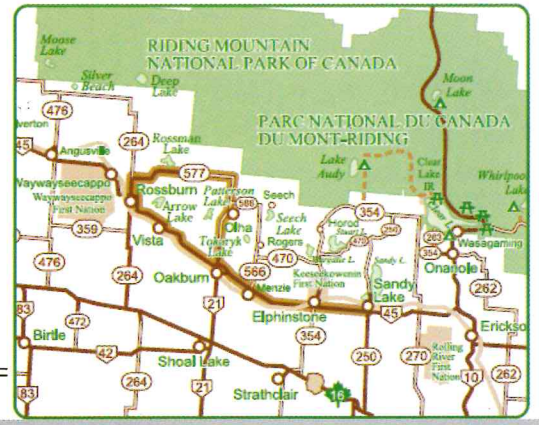

3.2 km N on HWY 264 & 9.6 km E on HWY 577 to Rossman Lake Resort. Swimming, Golfing, Fishing, Camping, Dining & More.

This map is not drawn to scale.

# Map of Business Area